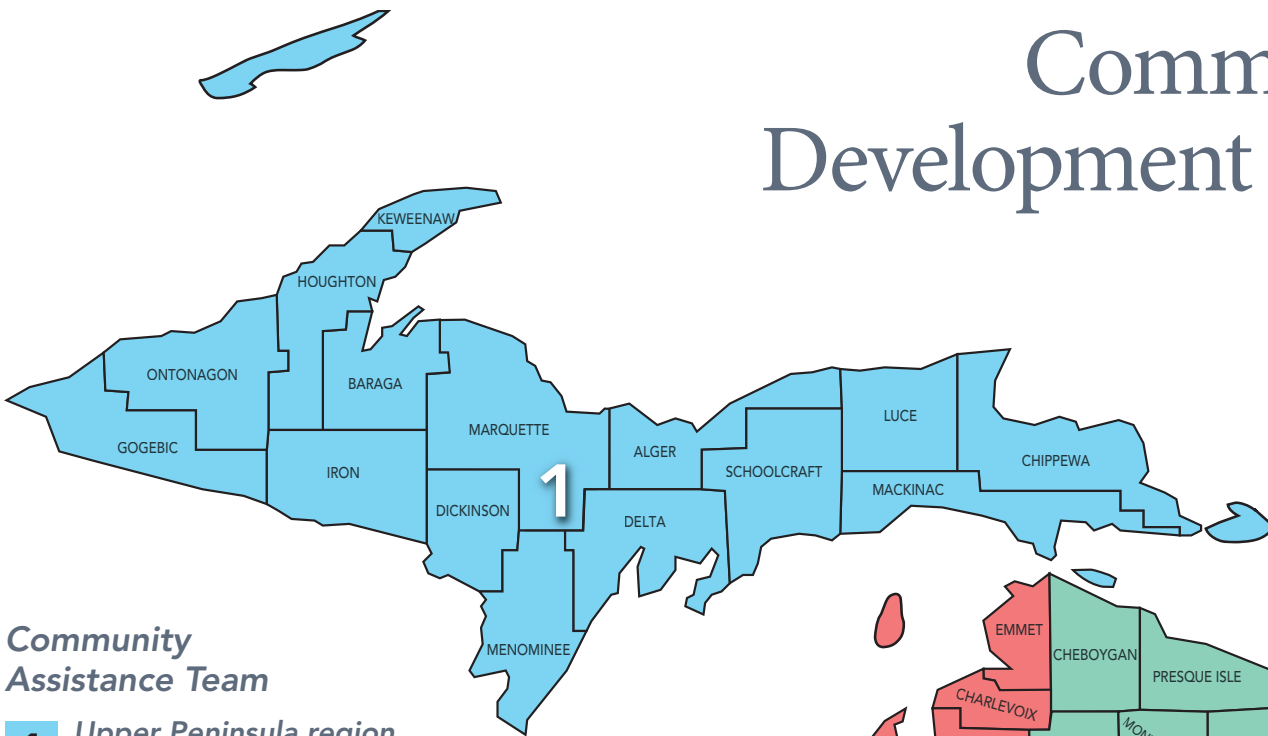

Community Development Team

Community Assistance Team

- 1** **Upper Peninsula region**
Jennifer Tucker 906.241.0589
tuckerj4@michigan.org
- 2** **Northwest region**
Dan Leonard 989.387.4467
leonardd6@michigan.org
- 3** **Northeast region**
Dan Leonard 989.387.4467
leonardd6@michigan.org
- 4** **West Michigan region**
Ryan Kilpatrick 616.430.8015
kilpatrickr@michigan.org
- 5** **East Central Michigan region**
Nate Scramlin 517.862.7742
scramlinn@michigan.org
- 6** **East Michigan region**
Nate Scramlin 517.862.7742
scramlinn@michigan.org
- 7** **South Central region**
Marilyn Crowley 517.803.0634
crowleym@michigan.org
- 8** **Southwest region**
Rosalyn Jones 517.712.7071
jonesr4@michigan.org
- 9** **Southeast Michigan region**
Marilyn Crowley 517.803.0634
crowleym@michigan.org
- 10** **Detroit Metro region**
Stacy Esbrook 517.819.3144
esbrooks@michigan.org